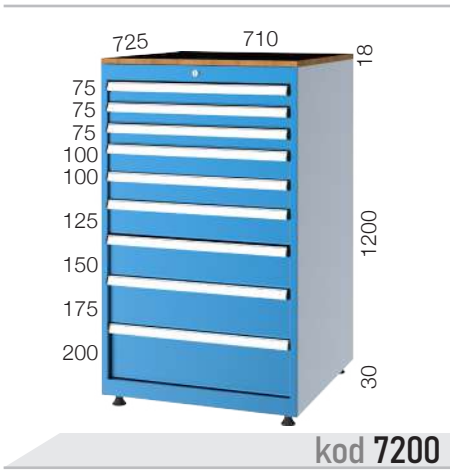

Rotil Ayak
Ball Joint Feet

18mm Suntalam Tabla
18mm MC Chipboard Top

Profesyonel Etiketleme
Professional Labelling

Güvenli Çekmece
Secure Drawer

27X54 E

Merkezi Kilit
Central Lock

Rotil Ayak
Ball Joint Feet