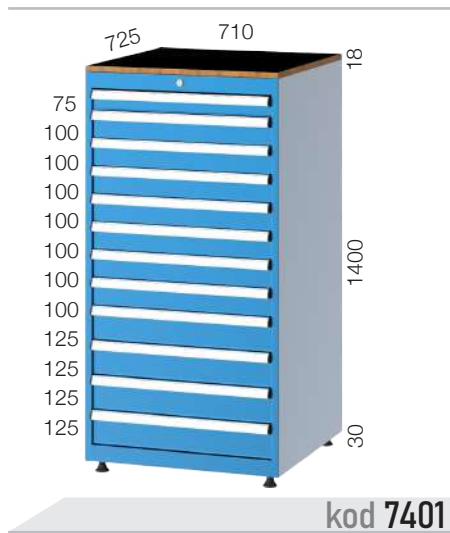

Rotil Ayak
Ball Joint Feet

18mm Suntalam Tabla
18mm MC Chipboard Top

Profesyonel Etiketleme
Professional Labelling

Güvenli Çekmece
Secure Drawer

27X54 E

Merkezi Kilit
Central Lock

Rotil Ayak
Ball Joint Feet