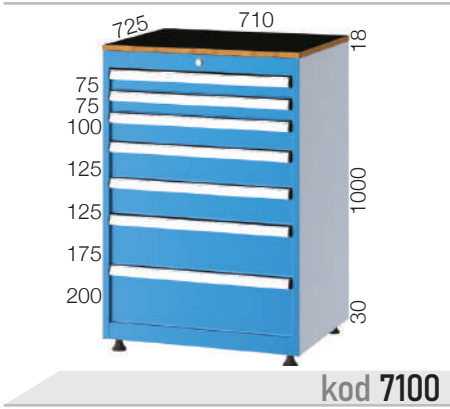

Rotil Ayak
Ball Joint Feet

18mm Suntalam Tabla
18mm MC Chipboard Top

Profesyonel Etiketleme
Professional Labelling

Güvenli Çekmece
Secure Drawer

27X54 E

Merkezi Kilit
Central Lock

Rotil Ayak
Ball Joint Feet