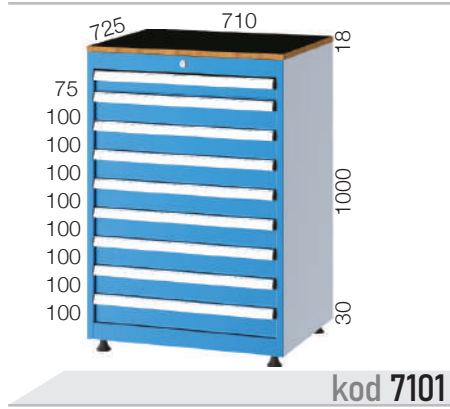

Rotil Ayak
Ball Joint Feet

18mm Suntalam Tabla
18mm MC Chipboard Top

Profesyonel Etiketleme
Professional Labelling

Güvenli Çekmece
Secure Drawer

27X54 E

Merkezi Kilit
Central Lock

Rotil Ayak
Ball Joint Feet