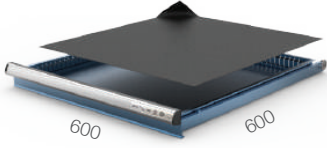

36x36 E

Merkezi Kilit
Central Lock