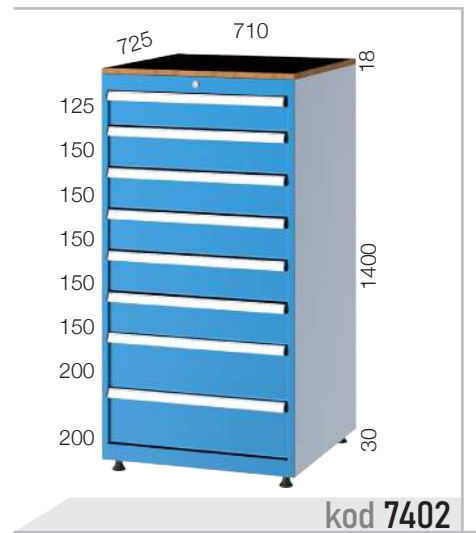

Rotil Ayak
Ball Joint Feet

18mm Suntalam Tabla
18mm MC Chipboard Top

Profesyonel Etiketleme
Professional Labelling

Güvenli Çekmece
Secure Drawer

27X54 E

Merkezi Kilit
Central Lock

Rotil Ayak
Ball Joint Feet