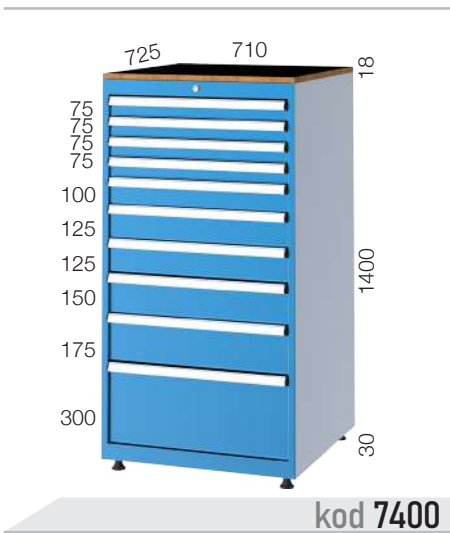

Rotil Ayak
Ball Joint Feet

18mm Suntalam Tabla
18mm MC Chipboard Top

Profesyonel Etiketleme
Professional Labelling

Güvenli Çekmece
Secure Drawer

27X54 E

Merkezi Kilit
Central Lock

Rotil Ayak
Ball Joint Feet