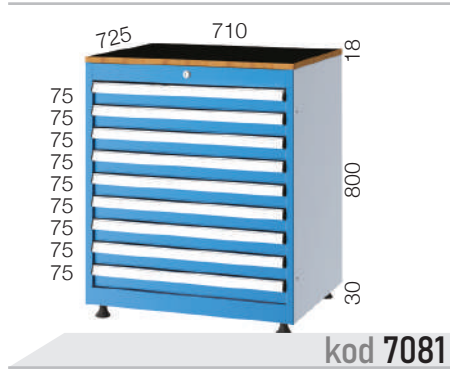

Rotil Ayak
Ball Joint Feet

18mm Suntalam Tabla
18mm MC Chipboard Top

Profesyonel Etiketleme
Professional Labelling

Güvenli Çekmece
Secure Drawer

27X54 E

Merkezi Kilit
Central Lock

Rotil Ayak
Ball Joint Feet