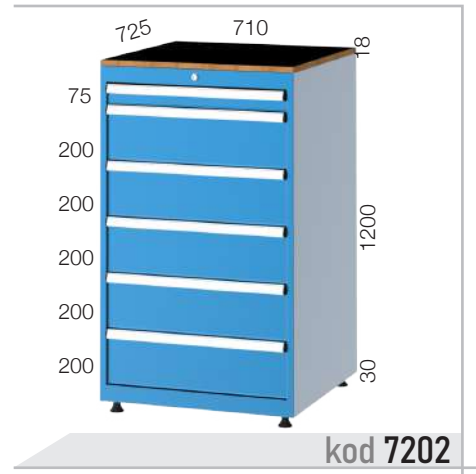

Rotil Ayak
Ball Joint Feet

18mm Suntalam Tabla
18mm MC Chipboard Top

Profesyonel Etiketleme
Professional Labelling

Güvenli Çekmece
Secure Drawer

27X54 E

Merkezi Kilit
Central Lock

Rotil Ayak
Ball Joint Feet