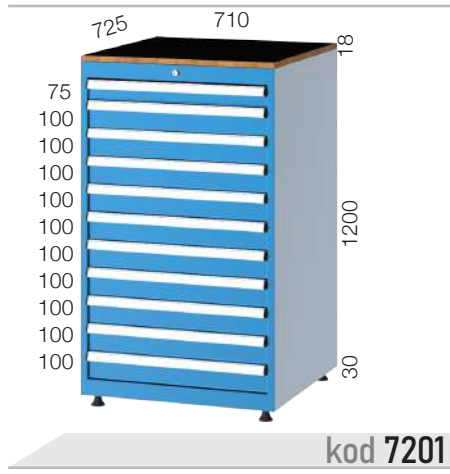

Rotil Ayak
Ball Joint Feet

18mm Suntalam Tabla
18mm MC Chipboard Top

Profesyonel Etiketleme
Professional Labelling

Güvenli Çekmece
Secure Drawer

27X54 E

Merkezi Kilit
Central Lock

Rotil Ayak
Ball Joint Feet