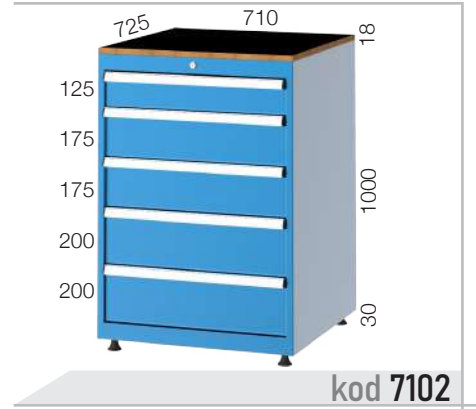

Rotil Ayak
Ball Joint Feet

18mm Suntalam Tabla
18mm MC Chipboard Top

Profesyonel Etiketleme
Professional Labelling

Güvenli Çekmece
Secure Drawer

27X54 E

Merkezi Kilit
Central Lock

Rotil Ayak
Ball Joint Feet